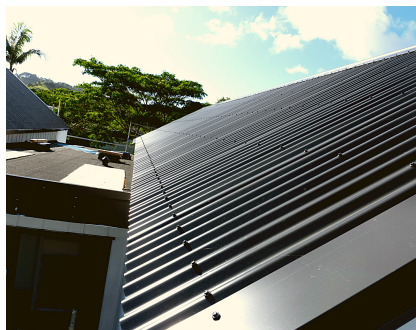

# PAST PROJECTS

Kahu Roof and Clad has extensive experience across a broad range of projects - from commercial new builds, commercial re-roofs, school projects to architectural residential new builds and re-roofs.

We are one of the only roofing companies in Northland who specialise in the installation of architectural long run roofing and cladding products such as E-Span, Span Lock and DiamondDeck.

It's not just the workmanship - our crew are excellent from start to finish in all aspects of the job.

**ARCHITECTURAL  
CLADDING  
PROJECT - KAURI**

**NEW BUILD -  
SANDS ROAD  
WHANGAREI**

**COMMERCIAL SCHOOL  
PROJECT  
EXCELLERE COLLEGE**

"Kahu Roof and Clad recently completed a project for us on a commercial job in the CBD of Whangarei - the workmanship was exceptional and so was the communication throughout the project".